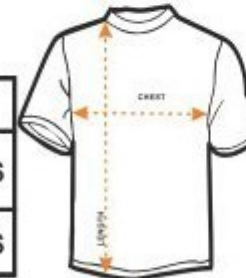

* Measurements may vary slightly depending on style

Men's Collar / Polo

	S	M	L	XL	2XL	3XL	
CHEST	38	40	42	44	46	48	INCHES
LENGTH	26	27	28	29	30	32	INCHES

Women's Collar / Polo

	S	M	L	XL	2XL	3XL	
CHEST	34	36	38	40	42	44	INCHES
LENGTH	24	25	26	27	28	30	INCHES

Men's Round Neck

	S	M	L	XL	2XL	3XL	
CHEST	38	40	42	44	46	48	INCHES
LENGTH	26	27	28	29	30	32	INCHES

Women's Round Neck

	S	M	L	XL	2XL	3XL	
CHEST	34	36	38	40	42	44	INCHES
LENGTH	24	25	26	27	28	30	INCHES